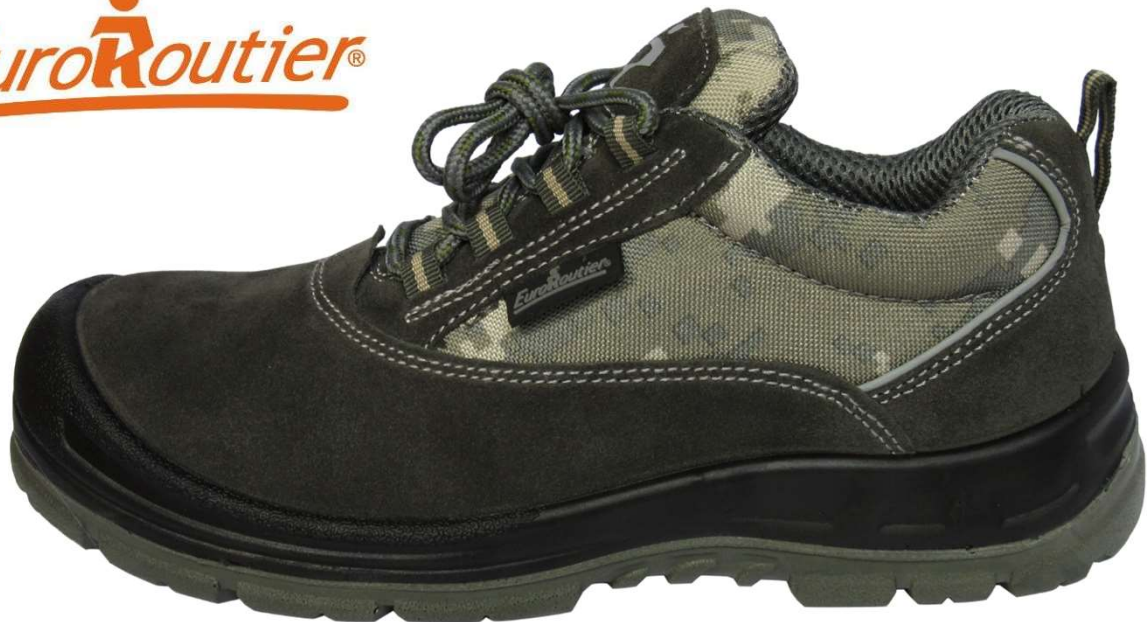

EuroRoutier®

MOD: CAMOUFLAGE LOW

CODE: ERCAM

UPPER

Suede Leather and Nylon Fabric.

TOE-CAP

Metal 200 J.

ANTI-PUNCTURE

Steel Plate.

SHOE WEIGHT (S.42):

620 gr.

SOLE

Two Density Polyurethane.

REMOVABLE INSOLE

Eva with Antistatic Stitching.

AVAILABLE SIZES